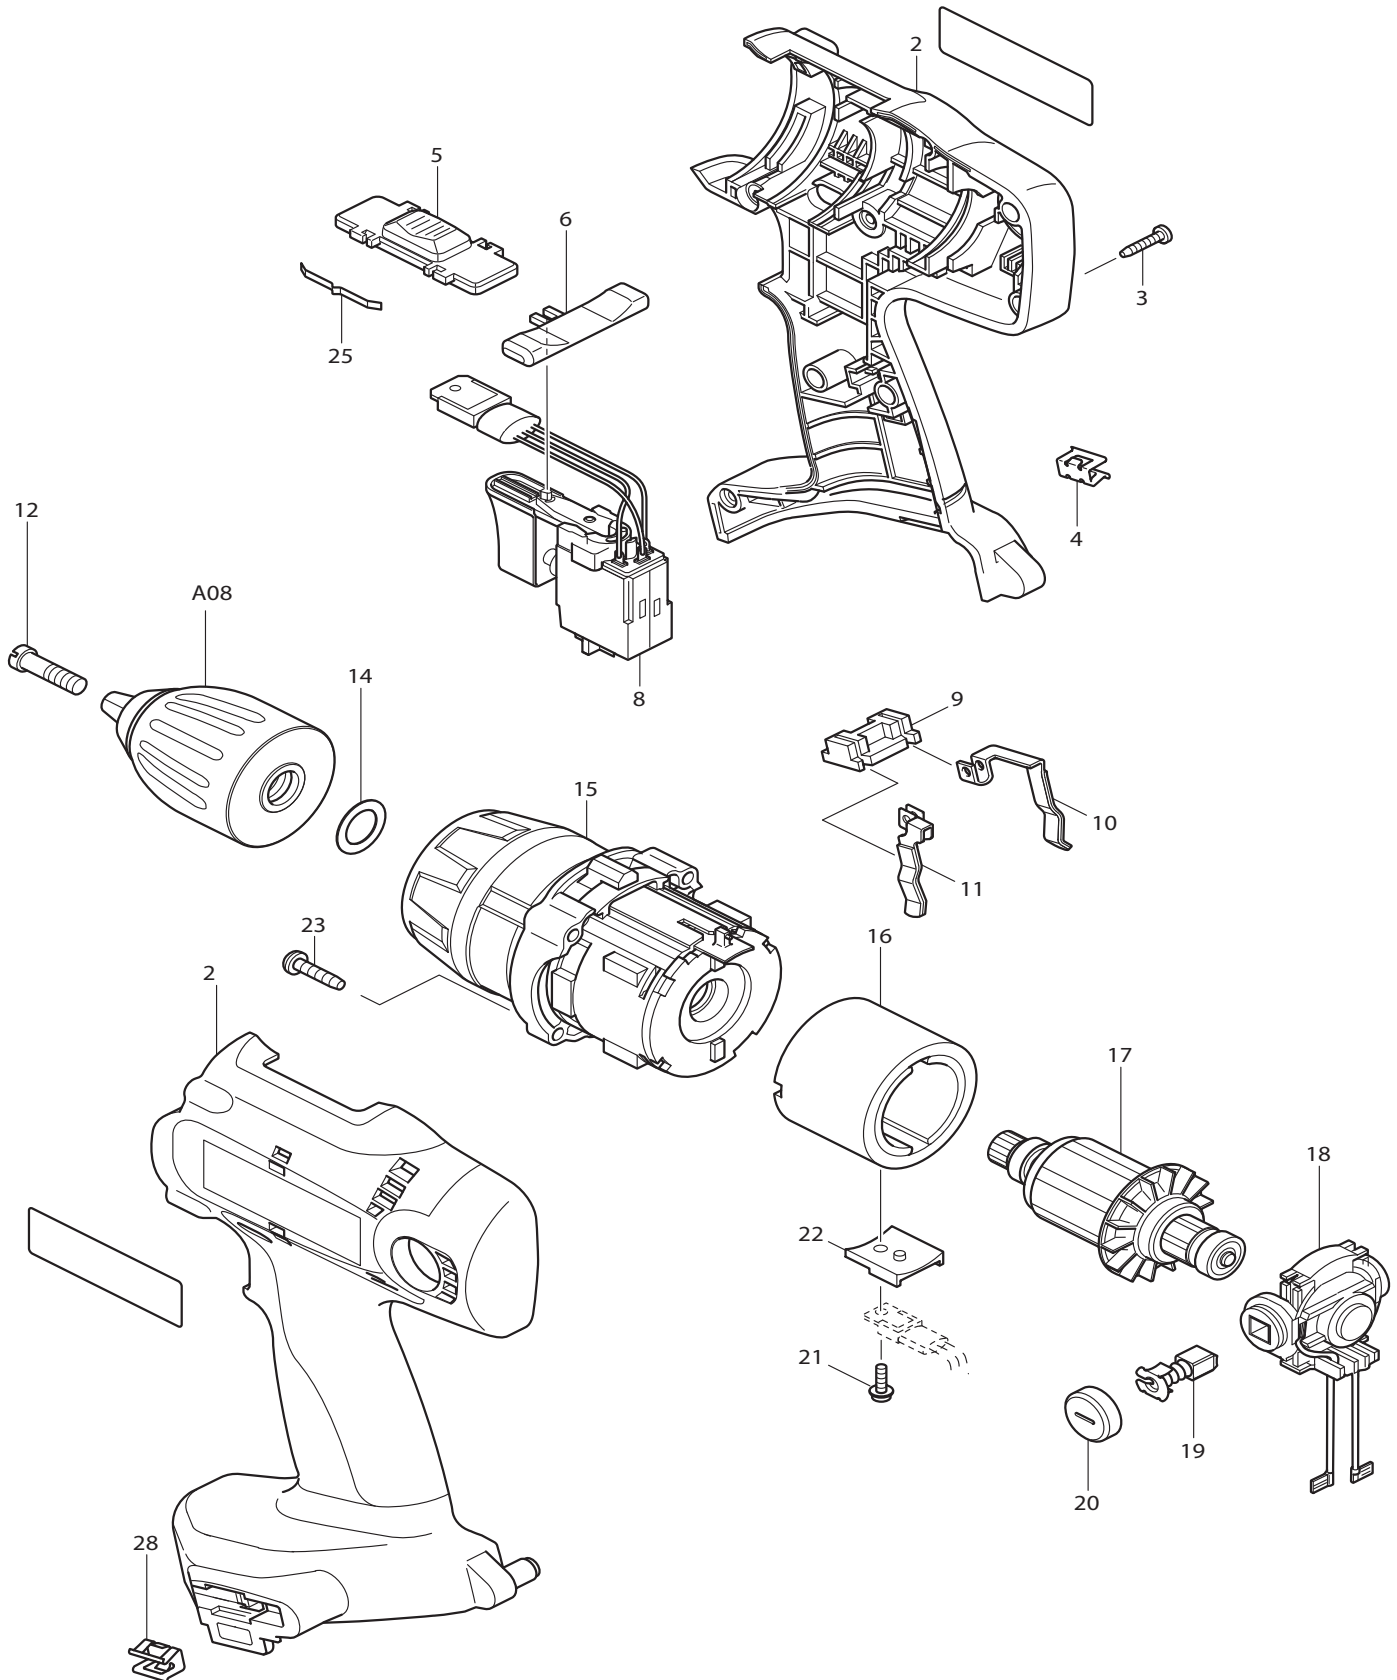

11-2009
6349DWFE
18V 1/2" DRIVER DRILL KIT

Item No	Type	Ref	Ref	Part No	Description	Qty	Unit
2				183971-7	HOUSING SET	1	SET
3				266130-9	TAPPING SCREW BIND PT 3X16	9	PC.
4				344391-2	BIT HOLDER	1	PC.
5	3			125434-7	* SPEED CHANGE LEVER ASS'Y	1	PC.
6				418753-1	F/R CHANGE LEVER	1	PC.
8				650559-3	SWITCH C3LA-2A-ED	1	PC.
9				687085-9	HOLDER	1	PC.
10				654168-0	SPRING TERMINAL (+)	1	PC.
11				654169-8	SPRING TERMINAL (-)	1	PC.
12				251464-3	- FLAT HEAD SCREW M6X22	1	PC.
14				253798-0	FLAT WASHER 13	1	PC.
15	3			125432-1	* GEAR ASS'Y	1	PC.
		INC					
		.					
		INC		419558-2	* SPEED CHANGE RING	1	PC.
		.					
		INC		268199-9	* PIN 1.4	2	PC.
		.					
				450385-8	* CHANGE LEVER	1	PC.
16	1			638376-1	YOKE UNIT	1	PC.
	2			638627-2	YOKE UNIT	1	PC.
17				629831-4	ARMATURE	1	PC.
18				638375-3	ENDBELL COMPLETE	1	PC.
19	1			191971-3	CARBON BRUSH CB-430, 2PCS/SET, W/O ORIGIN - N/L/A	1	SET
	2			195018-5	CARBON BRUSH CB-430, 2PCS/SET, W/ ORIGIN	1	SET
20				643929-3	BRUSH HOLDER CAP	2	PC.
21				266282-6	TAPPING SCREW ST3X10	1	PC.
22				689136-4	FET SPACER	1	PC.
23				266045-0	TAPPING SCREW 4X20	4	PC.
25				232220-0	LEAF SPRING	2	PC.
28				344391-2	BIT HOLDER	1	PC.
C01				847447-5	CARTON F/6349DWFE	1	PC.
<u>ACCESSORIES</u>				- See catalogue or visit www.makita.ca for optional accessories -			
A01				122712-6	GRIP ASS'Y	1	PC.
		INC					
		.					
		INC		152624-9	GRIP 36 COMPLETE	1	PC.
		.					
		INC		266349-0	SQUARE BOLT M8X50	1	PC.
		.					
		INC		345463-6	GRIP SPRING 60	1	PC.
		.					
				418768-8	GRIP BASE	1	PC.
A02				414938-7	BATTERY COVER	2	PC.
A03				DC1804	DC1804 BATTERY CHARGER	1	PC.
A04				193140-2	18V NI-MH BATTERY 1835	2	PC.
A05	1			784637-8	+ - BIT 2-45 (OLD) (USE 1pc/784639-4, 1pc/784640-9)	2	PC.
	2			784639-4	SQUARE BIT	1	PC.
	2			784640-9	SQUARE BIT S2-S3	1	PC.
A06	1			824534-7	PLASTIC CARRYING CASE - N/L/A	1	PC.
	2			824763-2	PLASTIC CARRYING CASE	1	PC.
		INC					
		.					
				163455-1	LATCH	2	PC.
A07	1			194156-0	HOOK SET - N/L/A	1	PC.
	2			324362-5	HOOK	1	PC.
A08				763191-5	KEYLESS DRILL CHUCK 13	1	PC.